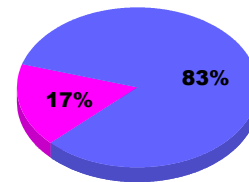

Gender Comparison 2012-2013

Jul/Aug/Sep

Legend: Male (Blue), Female (Magenta)